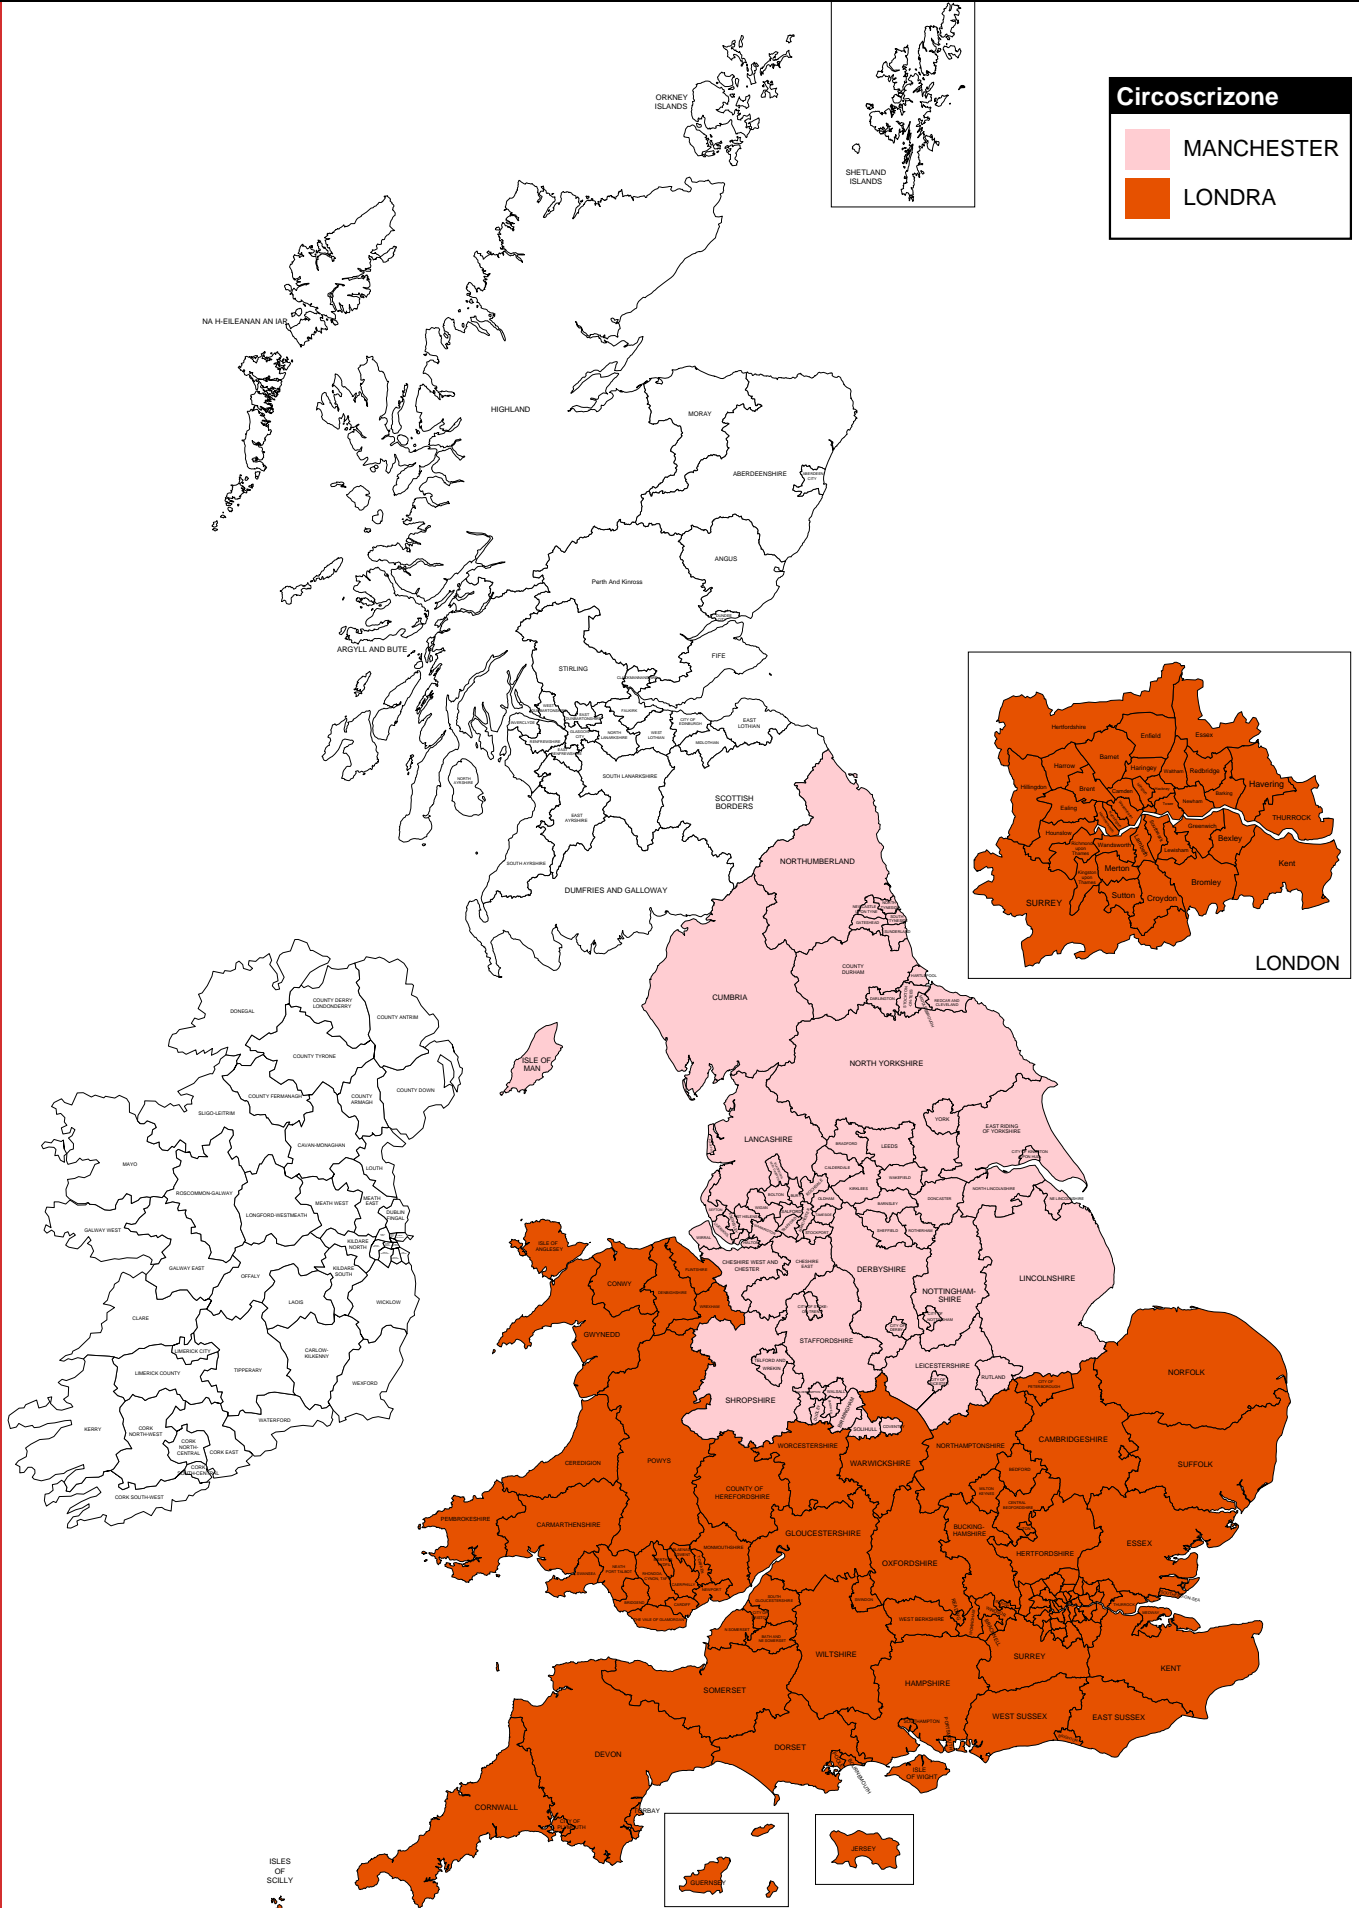

Circ. Londra e Manchester

©2020 - www.gbmaps.com

GBMaps.com has made every effort to ensure this map is free of errors but does not warrant the map or its features are either spatially or temporally accurate or fit for a particular use. GBMaps.com provides no warranties, expressed or implied, including the warranty of merchantability or fitness for a particular purpose, accompanying this product. However, notification of any errors will be appreciated - 1603387928. Copyright GBMaps.com - 2020